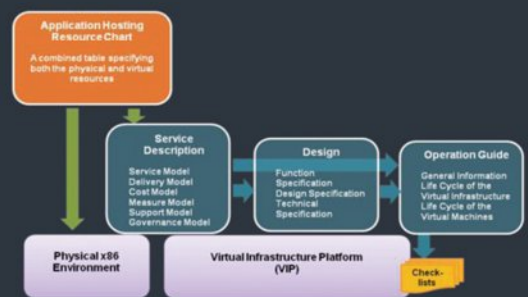

TARGET AUDIENCE:

Organizations with large & complex requirements for their Virtual Infrastructure

For more information, Please email: service@ivtsys.com

www.ivtsys.com

Penang. Kuala Lumpur. Bangkok. Sydney. Melbourne. Singapore. Xiamen. Jakarta. Taipei. Stockholm